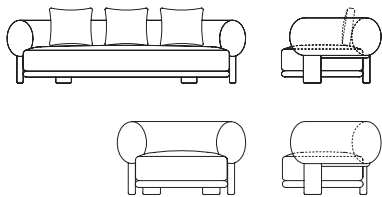

BOL

Christophe Delcourt

BOL sofa has a strong character, but its “bonbon head” shape appears cozy and elegant. BOL is exceedingly comfortable when seated, thanks to its curly back, which provides fine support. With a designed wood frame supporting the back and the bottom, it shows smooth and round details, and gives off a powerful and humorous character.

STRUCTURE

Structure in solid wood and plywood

FINISHING

Upholstered with fabric, base in natural walnut or stained oak

SEAT CUSHION

Seat cushion in high density foam polyurethane and dacron

COVERING

Non-removable covering in fabric

CUSHIONS

Polyester padding and goose down with cotton pre-covering, removable covering in fabric

SOFA
31F004

1020*835*632mm
40.2*32.9*24.9"

2000*835*632mm
78.7*32.9*24.9"

2250*835*632mm
88.6*32.9*24.9"