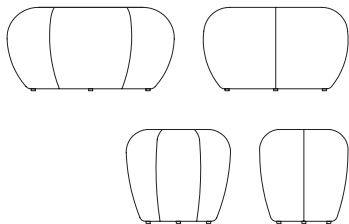

# PRISMA

Studio Roderick Vos

Every time being turned around, PRISMA stool shows its charm in a different way. Six dynamic lines crisscross and stretch toward the center like a blooming flower, creating a gentle comfort and making the room a delightful place to relax.

## STRUCTURE

Structure in plywood, legs in stainless steel

### STOOL 23F004

1000\*866\*400mm  
39.4\*34.1\*15.7"

800\*693\*400mm  
31.5\*27.3\*15.7"

600\*519\*400mm  
23.6\*20.4\*15.7"

500\*433\*450mm  
19.7\*17.0\*17.7"