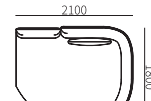

SOFA WITHOUT ARM

31F011-31
900*1050*680mm
35.4*41.3*26.8"

31F011-32
1300*1050*680mm
51.2*41.3*26.8"

31F011-33
1800*1050*680mm
70.9*41.3*26.8"

LEFT/RIGHT CHAISE

31F011-41
1800*1050*680mm
70.9*41.3*26.8"

31F011-42
2100*1050*680mm
82.7*41.3*26.8"

31F011-44
1700*1500*880mm
66.9*59.1*34.6"

31F011-43
2100*1800*880mm
82.7*70.9*34.6"

LEFT/RIGHT CORNER SEAT

31F011-61
1050*1050*680mm
41.3*41.3*26.8"

31F011-62
1050*1050*880mm
41.3*41.3*34.6"

OTTOMAN

31F011-51
935*935*400mm
36.8*36.8*15.7"

COMBINATION SIZE

31F011ZH-01
2800*1050*680mm
110.2*41.3*26.8"

31F011ZH-02
3150*1800*680mm
124.0*70.9*26.8"

31F011ZH-03
3350*1800*680mm
131.9*70.9*26.8"

31F011ZH-04
3750*2100*680mm
147.6*82.7*26.8"

31F011ZH-05
3900*2850*680mm
153.5*112.2*26.8"