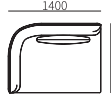

Upholstered with fabric, feet in silk black lacquered metal

SEAT CUSHION

Seat cushion in high density foam polyurethane and dacron

SECTIONAL SOFA
31F011

SOFA

31F011-12
1900*1050*680mm
74.8*41.3*26.8"

31F011-13
2200*1050*680mm
86.6*41.3*26.8"

LEFT/RIGHT ONE-ARMED SOFA

31F011-24
1200*1050*680mm
47.2*41.3*26.8"

31F011-20
1300*1050*680mm
51.2*41.3*26.8"

31F011-21
1400*1050*680mm
55.1*41.3*26.8"

31F011-22
1800*1050*680mm
70.9*41.3*26.8"

31F011-23
2100*1050*680mm
82.7*41.3*26.8"