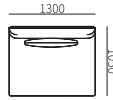

Upholstered with fabric, feet in silk black lacquered metal

SEAT CUSHION

Seat cushion in high density foam polyurethane and dacron

SECTIONAL SOFA
31F011

SOFA

31F011-12
1900*1050*680mm
74.8*41.3*26.8"

31F011-13
2200*1050*680mm
86.6*41.3*26.8"

LEFT/RIGHT ONE-ARMED SOFA

31F011-24
1200*1050*680mm
47.2*41.3*26.8"

31F011-20
1300*1050*680mm
51.2*41.3*26.8"

31F011-21
1400*1050*680mm
55.1*41.3*26.8"

31F011-22
1800*1050*680mm
70.9*41.3*26.8"

31F011-23
2100*1050*680mm
82.7*41.3*26.8"

SOFA WITHOUT ARM

31F011-31
900*1050*680mm
35.4*41.3*26.8"

31F011-32
1300*1050*680mm
51.2*41.3*26.8"

31F011-33
1800*1050*680mm
70.9*41.3*26.8"

LEFT/RIGHT CHAISE

31F011-41
1800*1050*680mm
70.9*41.3*26.8"

31F011-42
2100*1050*680mm
82.7*41.3*26.8"

31F011-44
1700*1500*880mm
66.9*59.1*34.6"

31F011-43
2100*1800*880mm
82.7*70.9*34.6"

LEFT/RIGHT CORNER SEAT

31F011-61
1050*1050*680mm
41.3*41.3*26.8"

31F011-62
1050*1050*880mm
41.3*41.3*34.6"

OTTOMAN

31F011-51
935*935*400mm
36.8*36.8*15.7"