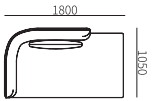

LEFT/RIGHT ONE-ARMED SOFA

31F011-24
1200*1050*680mm
47.2*41.3*26.8"

31F011-20
1300*1050*680mm
51.2*41.3*26.8"

31F011-21
1400*1050*680mm
55.1*41.3*26.8"

31F011-22
1800*1050*680mm
70.9*41.3*26.8"

31F011-23
2100*1050*680mm
82.7*41.3*26.8"

SOFA WITHOUT ARM

31F011-31
900*1050*680mm
35.4*41.3*26.8"

31F011-32
1300*1050*680mm
51.2*41.3*26.8"

31F011-33
1800*1050*680mm
70.9*41.3*26.8"

LEFT/RIGHT CHAISE

31F011-41
1800*1050*680mm
70.9*41.3*26.8"

31F011-42
2100*1050*680mm
82.7*41.3*26.8"

31F011-44
1700*1500*880mm
66.9*59.1*34.6"

31F011-43
2100*1800*880mm
82.7*70.9*34.6"

LEFT/RIGHT CORNER SEAT

31F011-61
1050*1050*680mm
41.3*41.3*26.8"

31F011-62
1050*1050*880mm
41.3*41.3*34.6"

OTTOMAN

31F011-51
935*935*400mm
36.8*36.8*15.7"

COMBINATION SIZE

31F011ZH-01
2800*1050*680mm
110.2*41.3*26.8"

31F011ZH-02
3150*1800*680mm
124.0*70.9*26.8"

31F011ZH-03
3350*1800*680mm
131.9*70.9*26.8"

31F011ZH-04
3750*2100*680mm
147.6*82.7*26.8"

31F011ZH-05
3900*2850*680mm
153.5*112.2*26.8"