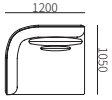

Upholstered with fabric, feet in silk black lacquered metal

SEAT CUSHION

Seat cushion in high density foam polyurethane and dacron

SECTIONAL SOFA
31F011

SOFA

31F011-12
1900*1050*680mm
74.8*41.3*26.8"

31F011-13
2200*1050*680mm
86.6*41.3*26.8"

LEFT/RIGHT ONE-ARMED SOFA

31F011-24
1200*1050*680mm
47.2*41.3*26.8"

31F011-20
1300*1050*680mm
51.2*41.3*26.8"

31F011-21
1400*1050*680mm
55.1*41.3*26.8"

31F011-22
1800*1050*680mm
70.9*41.3*26.8"

31F011-23
2100*1050*680mm
82.7*41.3*26.8"

31F011-44
1700*1500*880mm
66.9*59.1*34.6"

31F011-43
2100*1800*880mm
82.7*70.9*34.6"

LEFT/RIGHT CORNER SEAT

31F011-61
1050*1050*680mm
41.3*41.3*26.8"

31F011-62
1050*1050*880mm
41.3*41.3*34.6"

OTTOMAN

31F011-51
935*935*400mm
36.8*36.8*15.7"