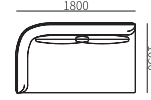

Upholstered with fabric, feet in silk black lacquered metal

SEAT CUSHION

Seat cushion in high density foam polyurethane and dacron

SECTIONAL SOFA
31F011

SOFA

31F011-12
1900*1050*680mm
74.8*41.3*26.8"

31F011-13
2200*1050*680mm
86.6*41.3*26.8"

LEFT/RIGHT ONE-ARMED SOFA

31F011-24
1200*1050*680mm
47.2*41.3*26.8"

31F011-20
1300*1050*680mm
51.2*41.3*26.8"

31F011-21
1400*1050*680mm
55.1*41.3*26.8"

31F011-22
1800*1050*680mm
70.9*41.3*26.8"

31F011-23
2100*1050*680mm
82.7*41.3*26.8"

SOFA WITHOUT ARM

31F011-31
900*1050*680mm
35.4*41.3*26.8"

31F011-32
1300*1050*680mm
51.2*41.3*26.8"

31F011-33
1800*1050*680mm
70.9*41.3*26.8"

LEFT/RIGHT CHAISE

31F011-41
1800*1050*680mm
70.9*41.3*26.8"

31F011-42
2100*1050*680mm
82.7*41.3*26.8"

31F011-44
1700*1500*880mm
66.9*59.1*34.6"

31F011-43
2100*1800*880mm
82.7*70.9*34.6"

LEFT/RIGHT CORNER SEAT

31F011-61
1050*1050*680mm
41.3*41.3*26.8"

31F011-62
1050*1050*880mm
41.3*41.3*34.6"

OTTOMAN

31F011-51
935*935*400mm
36.8*36.8*15.7"