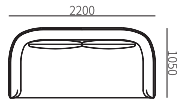

Upholstered with fabric, feet in silk black lacquered metal

SEAT CUSHION

Seat cushion in high density foam polyurethane and dacron

SECTIONAL SOFA
31F011

SOFA

31F011-12
1900*1050*680mm
74.8*41.3*26.8"

31F011-13
2200*1050*680mm
86.6*41.3*26.8"

LEFT/RIGHT ONE-ARMED SOFA

31F011-24
1200*1050*680mm
47.2*41.3*26.8"

31F011-20
1300*1050*680mm
51.2*41.3*26.8"

31F011-21
1400*1050*680mm
55.1*41.3*26.8"

31F011-22
1800*1050*680mm
70.9*41.3*26.8"

31F011-23
2100*1050*680mm
82.7*41.3*26.8"