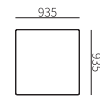

SOFA WITHOUT ARM

31F011-31
900*1050*680mm
35.4*41.3*26.8"

31F011-32
1300*1050*680mm
51.2*41.3*26.8"

31F011-33
1800*1050*680mm
70.9*41.3*26.8"

LEFT/RIGHT CHAISE

31F011-41
1800*1050*680mm
70.9*41.3*26.8"

31F011-42
2100*1050*680mm
82.7*41.3*26.8"

31F011-44
1700*1500*880mm
66.9*59.1*34.6"

31F011-43
2100*1800*880mm
82.7*70.9*34.6"

LEFT/RIGHT CORNER SEAT

31F011-61
1050*1050*680mm
41.3*41.3*26.8"

31F011-62
1050*1050*880mm
41.3*41.3*34.6"

OTTOMAN

31F011-51
935*935*400mm
36.8*36.8*15.7"

COMBINATION SIZE

31F011ZH-01
2800*1050*680mm
110.2*41.3*26.8"

31F011ZH-02
3150*1800*680mm
124.0*70.9*26.8"

31F011ZH-03
3350*1800*680mm
131.9*70.9*26.8"

31F011ZH-04
3750*2100*680mm
147.6*82.7*26.8"

31F011ZH-05
3900*2850*680mm
153.5*112.2*26.8"

31F011ZH-06
4100*2850*680mm
161.4*112.2*26.8"

31F011ZH-07
4650*3150*680mm
183.1*124.0*26.8"

31F011ZH-08
5500*3150*880mm
216.5*124.0*34.6"