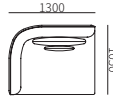

Upholstered with fabric, feet in silk black lacquered metal

SEAT CUSHION

Seat cushion in high density foam polyurethane and dacron

SECTIONAL SOFA
31F011

SOFA

31F011-12
1900*1050*680mm
74.8*41.3*26.8"

31F011-13
2200*1050*680mm
86.6*41.3*26.8"

LEFT/RIGHT ONE-ARMED SOFA

31F011-24
1200*1050*680mm
47.2*41.3*26.8"

31F011-20
1300*1050*680mm
51.2*41.3*26.8"

31F011-21
1400*1050*680mm
55.1*41.3*26.8"

31F011-22
1800*1050*680mm
70.9*41.3*26.8"

31F011-23
2100*1050*680mm
82.7*41.3*26.8"

31F011-44
1700*1500*880mm
66.9*59.1*34.6"

31F011-43
2100*1800*880mm
82.7*70.9*34.6"

LEFT/RIGHT CORNER SEAT

31F011-61
1050*1050*680mm
41.3*41.3*26.8"

31F011-62
1050*1050*880mm
41.3*41.3*34.6"

OTTOMAN

31F011-51
935*935*400mm
36.8*36.8*15.7"