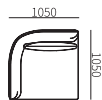

SOFA WITHOUT ARM

31F011-31
900*1050*680mm
35.4*41.3*26.8"

31F011-32
1300*1050*680mm
51.2*41.3*26.8"

31F011-33
1800*1050*680mm
70.9*41.3*26.8"

LEFT/RIGHT CHAISE

31F011-41
1800*1050*680mm
70.9*41.3*26.8"

31F011-42
2100*1050*680mm
82.7*41.3*26.8"

31F011-44
1700*1500*880mm
66.9*59.1*34.6"

31F011-43
2100*1800*880mm
82.7*70.9*34.6"

LEFT/RIGHT CORNER SEAT

31F011-61
1050*1050*680mm
41.3*41.3*26.8"

31F011-62
1050*1050*880mm
41.3*41.3*34.6"

OTTOMAN

31F011-51
935*935*400mm
36.8*36.8*15.7"

COMBINATION SIZE

31F011ZH-01
2800*1050*680mm
110.2*41.3*26.8"

31F011ZH-02
3150*1800*680mm
124.0*70.9*26.8"

31F011ZH-03
3350*1800*680mm
131.9*70.9*26.8"

31F011ZH-04
3750*2100*680mm
147.6*82.7*26.8"

31F011ZH-05
3900*2850*680mm
153.5*112.2*26.8"

31F011ZH-06
4100*2850*680mm
161.4*112.2*26.8"

31F011ZH-07
4650*3150*680mm
183.1*124.0*26.8"

31F011ZH-08
5500*3150*880mm
216.5*124.0*34.6"