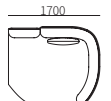

LEFT/RIGHT ONE-ARMED SOFA

31F011-24
1200*1050*680mm
47.2*41.3*26.8"

31F011-20
1300*1050*680mm
51.2*41.3*26.8"

31F011-21
1400*1050*680mm
55.1*41.3*26.8"

31F011-22
1800*1050*680mm
70.9*41.3*26.8"

31F011-23
2100*1050*680mm
82.7*41.3*26.8"

SOFA WITHOUT ARM

31F011-31
900*1050*680mm
35.4*41.3*26.8"

31F011-32
1300*1050*680mm
51.2*41.3*26.8"

31F011-33
1800*1050*680mm
70.9*41.3*26.8"

LEFT/RIGHT CHAISE

31F011-41
1800*1050*680mm
70.9*41.3*26.8"

31F011-42
2100*1050*680mm
82.7*41.3*26.8"

31F011-44
1700*1500*880mm
66.9*59.1*34.6"

31F011-43
2100*1800*880mm
82.7*70.9*34.6"

LEFT/RIGHT CORNER SEAT

31F011-61
1050*1050*680mm
41.3*41.3*26.8"

31F011-62
1050*1050*880mm
41.3*41.3*34.6"

OTTOMAN

31F011-51
935*935*400mm
36.8*36.8*15.7"

COMBINATION SIZE

31F011ZH-01
2800*1050*680mm
110.2*41.3*26.8"

31F011ZH-02
3150*1800*680mm
124.0*70.9*26.8"

31F011ZH-03
3350*1800*680mm
131.9*70.9*26.8"

31F011ZH-04
3750*2100*680mm
147.6*82.7*26.8"

31F011ZH-05
3900*2850*680mm
153.5*112.2*26.8"