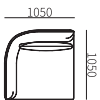

LEFT/RIGHT ONE-ARMED SOFA

31F011-24
1200*1050*680mm
47.2*41.3*26.8"

31F011-20
1300*1050*680mm
51.2*41.3*26.8"

31F011-21
1400*1050*680mm
55.1*41.3*26.8"

31F011-22
1800*1050*680mm
70.9*41.3*26.8"

31F011-23
2100*1050*680mm
82.7*41.3*26.8"

SOFA WITHOUT ARM

31F011-31
900*1050*680mm
35.4*41.3*26.8"

31F011-32
1300*1050*680mm
51.2*41.3*26.8"

31F011-33
1800*1050*680mm
70.9*41.3*26.8"

LEFT/RIGHT CHAISE

31F011-41
1800*1050*680mm
70.9*41.3*26.8"

31F011-42
2100*1050*680mm
82.7*41.3*26.8"

31F011-44
1700*1500*880mm
66.9*59.1*34.6"

31F011-43
2100*1800*880mm
82.7*70.9*34.6"

LEFT/RIGHT CORNER SEAT

31F011-61
1050*1050*680mm
41.3*41.3*26.8"

31F011-62
1050*1050*880mm
41.3*41.3*34.6"

OTTOMAN

31F011-51
935*935*400mm
36.8*36.8*15.7"

COMBINATION SIZE

31F011ZH-01
2800*1050*680mm
110.2*41.3*26.8"

31F011ZH-02
3150*1800*680mm
124.0*70.9*26.8"

31F011ZH-03
3350*1800*680mm
131.9*70.9*26.8"

31F011ZH-04
3750*2100*680mm
147.6*82.7*26.8"

31F011ZH-05
3900*2850*680mm
153.5*112.2*26.8"