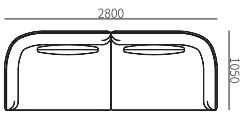

SOFA WITHOUT ARM

31F011-31
900*1050*680mm
35.4*41.3*26.8"

31F011-32
1300*1050*680mm
51.2*41.3*26.8"

31F011-33
1800*1050*680mm
70.9*41.3*26.8"

LEFT/RIGHT CHAISE

31F011-41
1800*1050*680mm
70.9*41.3*26.8"

31F011-42
2100*1050*680mm
82.7*41.3*26.8"

31F011-44
1700*1500*880mm
66.9*59.1*34.6"

31F011-43
2100*1800*880mm
82.7*70.9*34.6"

LEFT/RIGHT CORNER SEAT

31F011-61
1050*1050*680mm
41.3*41.3*26.8"

31F011-62
1050*1050*880mm
41.3*41.3*34.6"

OTTOMAN

31F011-51
935*935*400mm
36.8*36.8*15.7"

COMBINATION SIZE

31F011ZH-01
2800*1050*680mm
110.2*41.3*26.8"

31F011ZH-02
3150*1800*680mm
124.0*70.9*26.8"

31F011ZH-03
3350*1800*680mm
131.9*70.9*26.8"

31F011ZH-04
3750*2100*680mm
147.6*82.7*26.8"

31F011ZH-05
3900*2850*680mm
153.5*112.2*26.8"