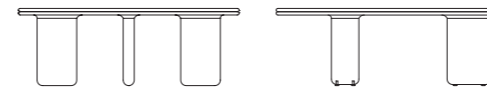

OASIS 乐园

Design by Frank Chou 周宸宸

产品描述

主体为木制开孔漆，桌面为大理石或木制开孔漆。

PRODUCT DESCRIPTION

made in wood with marble on top.

B23A 大理石桌面 TOP IN MARBLE
D1000*350MM
D39.4*13.8"

B23A-2 木质桌面 TOP IN SOLID WOOD
D1000*335MM
D39.4*13.2"

B23B 大理石桌面 TOP IN MARBLE
D600*480MM
D23.6*18.9"

B23B-2 木质桌面 TOP IN SOLID WOOD
D600*465MM
D23.6*18.3"

编号：B23

这款优雅、温润的茶几设计，造型平缓、流畅，收放自如，每一处细腻的曲线都在传递着对生活的善意，纯净天然的大理石纹络与橡木肌理相得益彰，高雅中增添了几分贵气。

OASIS coffee table is elegant and gentle with a flowing and smooth shape. Every delicate curve conveys natural energy and warmth. The natural marble surface and oak texture complement each other, adding a touch of elegance to the table.