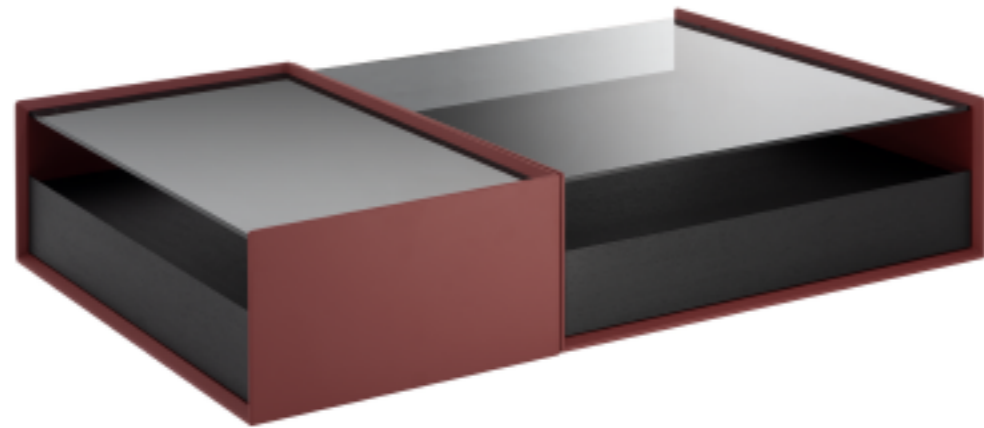

## 产品描述

整体MDF烤漆，8MM厚欧灰玻璃面，前后有1-2个大抽屉。

## PRODUCT DESCRIPTION

Made of wood with lacquer finish and glass top.

1200\*1200\*350MM  
47.2\*47.2\*13.8"

1000\*1000\*350MM  
39.4\*39.4\*13.8"

1200\*800\*350MM  
47.2\*31.5\*13.8"

1000\*600\*350MM  
39.4\*23.6\*13.8"

编号：M04

方正的外观让茶几在空间中呈现稳健的气场，木质外框配上玻璃顶面，仿佛一个拥有天景的小房子。景和茶几有多种尺寸可选，适配不同大小的客厅，为简洁高级的客厅中增添一份轻盈与方正的秩序感。

The RAFT coffee tables, featuring a wooden base and glass top, draw inspiration from the concept of a skylit house. This collection, characterized by its simplicity and functionality, is available in various sizes, allowing for versatile combinations. Its clean, minimalist design ensures that these tables seamlessly integrate into any environment, offering flexible and stylish solutions for a wide range of interior spaces.